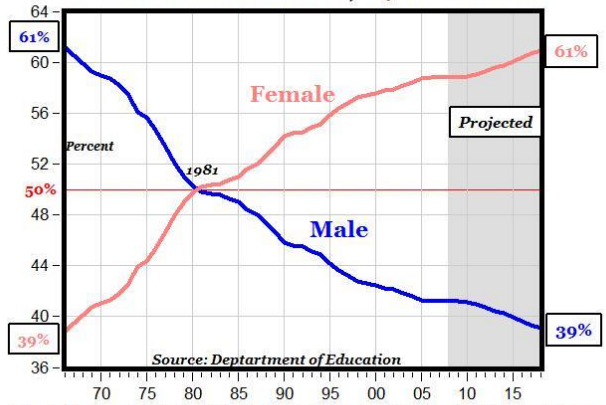

Percent of All College Degrees* Female vs. Male, 1966-2018