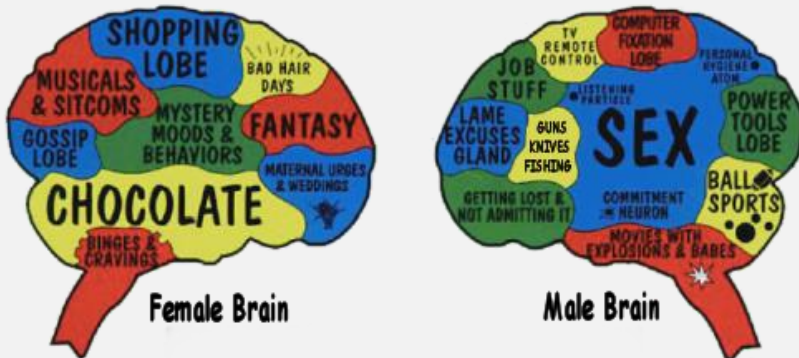

# Men vs Women

Can We Discover the Biblical View of Gender?

## Genesis 1:27 NKJV

So God created man in His *own* image; in the image of God He created him; male and female He created them.